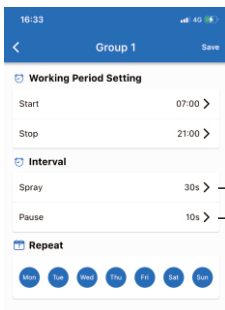

click Refresh button

Connect device

press OK button to set device

3. How to set the device by mobile

Amend device name

Remark location

Concentration Levels (1-10 levels)

Add working groups (PS: there are 5 working groups available to set)

Group 1 ON/OFF switch

Delete this working group setting

4. Working period setting

Slide UP and DOWN to adjust, press OK to save it

Slide UP and DOWN to adjust, press OK to save it

Select the day

After setting, please save it before going back to the home page