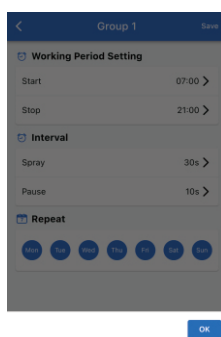

click Refresh button

Connect device

press OK button to set device

3. How to set the device by mobile

Amend device name

Remark location

Concentration Levels (1-10 levels)

Add working groups (PS: there are 5 working groups available to set)

Group 1 ON/OFF switch

Delete this working group setting

4. Working period setting

Slide UP and DOWN to adjust, press OK to save it

Slide UP and DOWN to adjust, press OK to save it

Select the day

After setting, please save it before going back to the home page