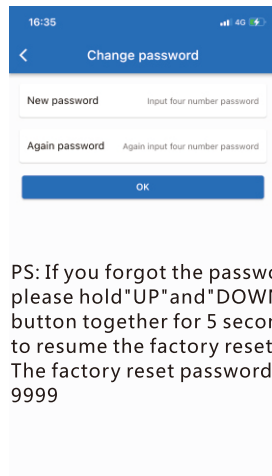

click Refresh button

Connect device

press OK button to set device

3. How to set the device by mobile

Amend device name

Remark location

Concentration Levels (1-10 levels)

Add working groups (PS: there are 5 working groups available to set)

Group 1 ON/OFF switch

Delete this working group setting

4. Working period setting

Slide UP and DOWN to adjust, press OK to save it

Slide UP and DOWN to adjust, press OK to save it

Select the day

After setting, please save it before going back to the home page

5. Amend password

PS: If you forgot the password, please hold "UP" and "DOWN" button together for 5 seconds to resume the factory reset. The factory reset password is 9999