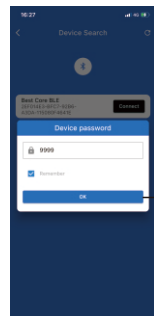

Instructions

where to get the app:

1. Search "Smart Aroma" in Google play or app store and you will find it.

GET

add the app and install to your mobile

2. Open bluetooth from your mobile setting and Search your purchased device

click Refresh button

Connect device

press OK button to set device

3. How to set the device by mobile

Amend device name

Remark location

Concentration Levels (1-10 levels)

Add working groups (PS: there are 5 working groups available to set)