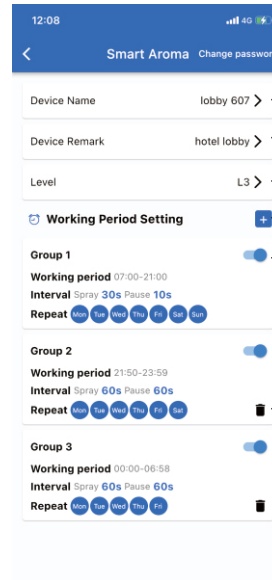

click Refresh button

Connect device

press OK button to set device

3. How to set the device by mobile

Amend device name

Remark location

Concentration Levels (1-10 levels)

Add working groups (PS: there are 5 working groups available to set)

Group 1 ON/OFF switch

Delete this working group setting

4. Working period setting

Slide UP and DOWN to adjust, press OK to save it

Slide UP and DOWN to adjust, press OK to save it

Select the day

After setting, please save it before going back to the home page