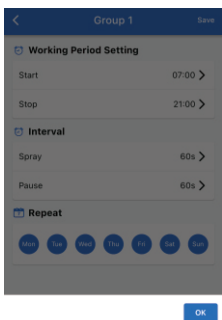

click Refresh button

Connect device

press OK button to set device

3. How to set the device by mobile

Amend device name

Remark location

Concentration Levels (1-10 levels)

Add working groups (PS: there are 5 working groups available to set)

Group 1 ON/OFF switch

Delete this working group setting

4. Working period setting

Slide UP and DOWN to adjust, press OK to save it

Slide UP and DOWN to adjust, press OK to save it

Select the day

After setting, please save it before going back to the home page