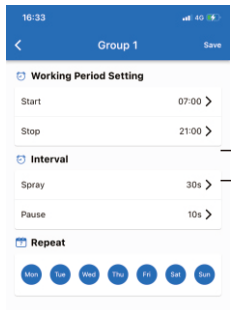

click Refresh button

Connect device

press OK button to set device

3. How to set the device by mobile

Amend device name

Remark location

Concentration Levels (1-10 levels)

Add working groups (PS: there are 5 working groups available to set)

Group 1 ON/OFF switch

Delete this working group setting

4. Working period setting

Slide UP and DOWN to adjust, press OK to save it

Slide UP and DOWN to adjust, press OK to save it

Select the day

After setting, please save it before going back to the home page