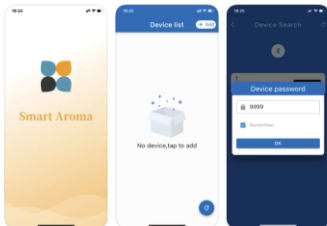

Instructions

where to get the app:

1. Search "Smart Aroma" in Google play or app store and you will find it.

GET

add the app and install to your mobile

2. Open bluetooth from your mobile setting and Search your purchased device

click Refresh button

Connect device

press OK button to set device

3. How to set the device by mobile

Amend device name

Remark location

Concentration Levels (1-10 levels)

Add working groups (PS: there are 5 working groups available to set)