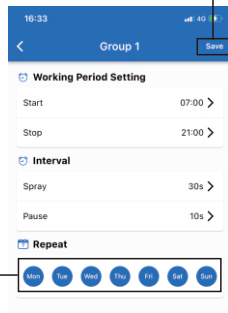

Group 1 ON/OFF switch

Delete this working group setting

4. Working period setting

Slide UP and DOWN to adjust, press OK to save it

Slide UP and DOWN to adjust, press OK to save it

Select the day

After setting, please save it before going back to the home page

5. Amend password

PS: If you forgot the password, please hold "UP" and "DOWN" button together for 5 seconds to resume the factory reset. The factory reset password is 9999