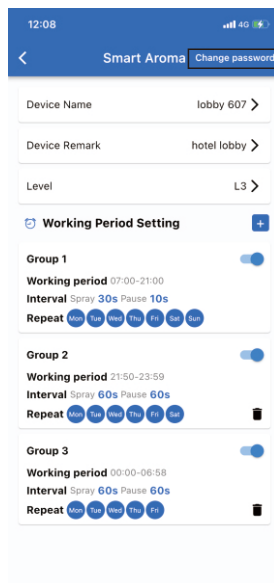

click Refresh button

Connect device

press OK button to set device

3. How to set the device by mobile

Amend device name

Remark location

Concentration Levels (1-10 levels)

Add working groups (PS: there are 5 working groups available to set)

Group 1 ON/OFF switch

Delete this working group setting

4. Working period setting

Slide UP and DOWN to adjust, press OK to save it

Slide UP and DOWN to adjust, press OK to save it

Select the day

After setting, please save it before going back to the home page

5. Amend password

PS: If you forgot the password, please hold "UP" and "DOWN" button together for 5 seconds to resume the factory reset. The factory reset password is 9999